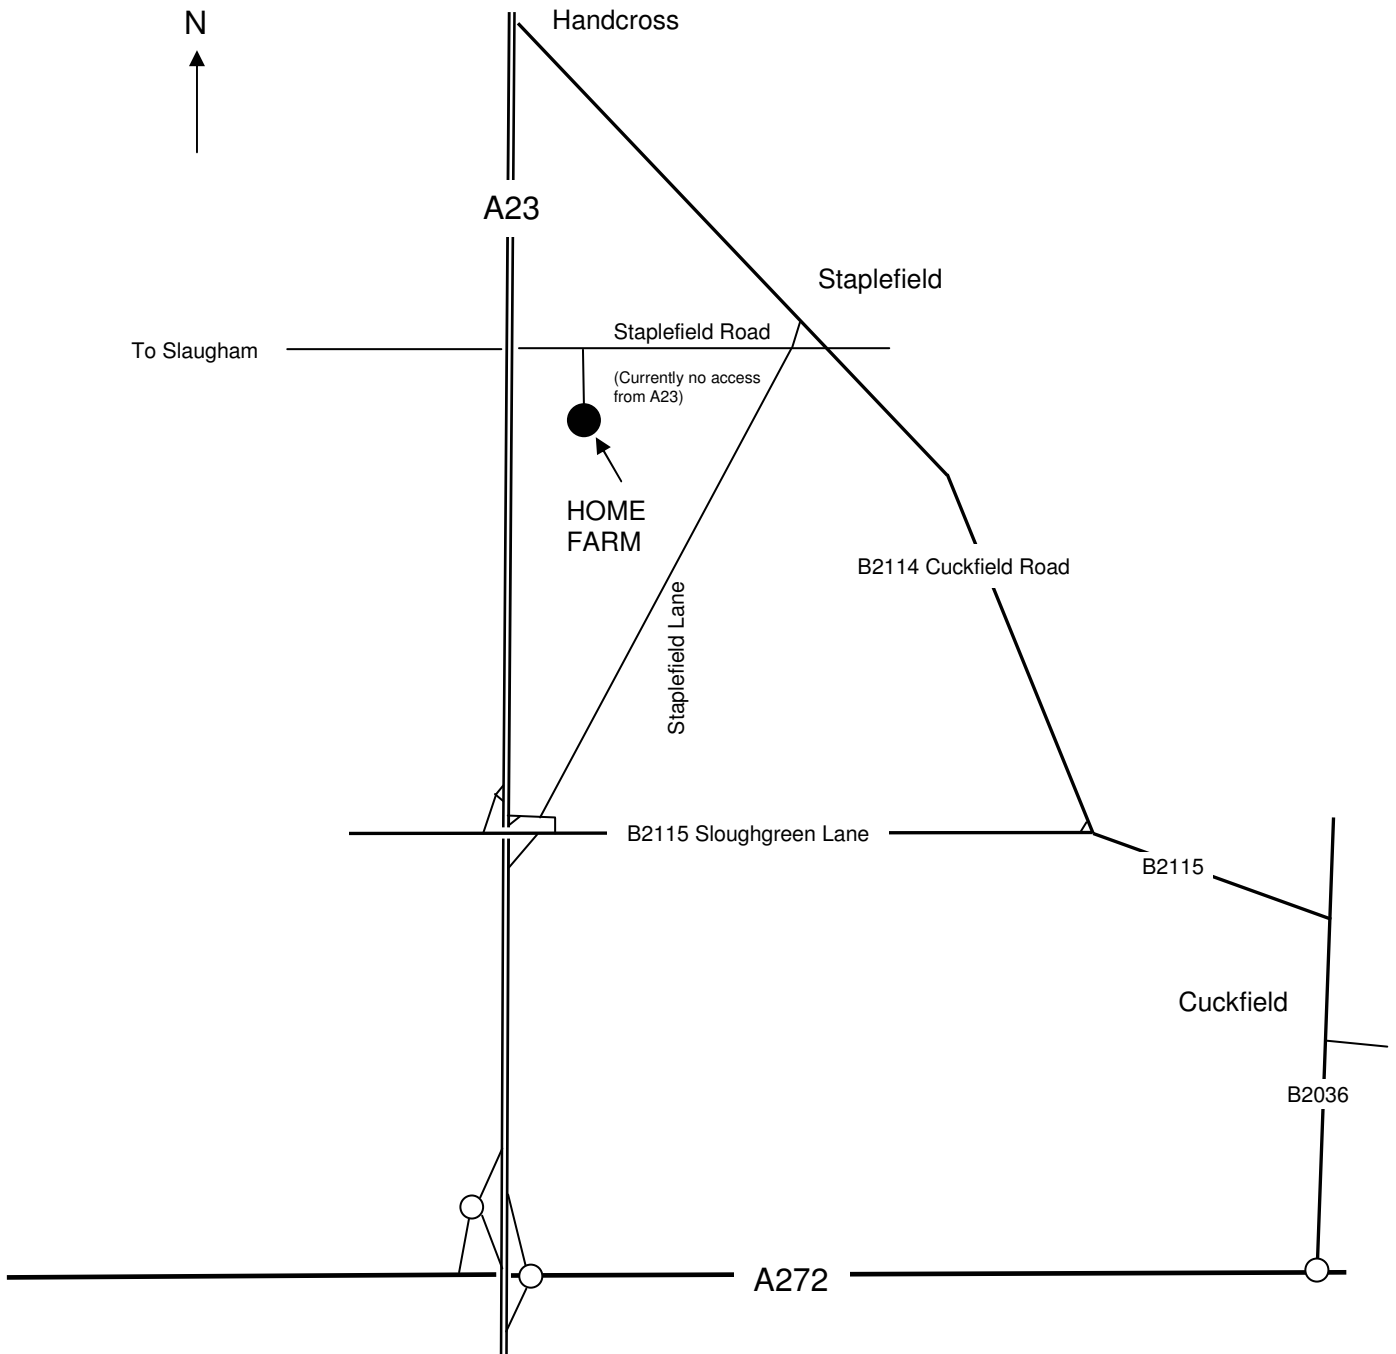

**Location of Sussex Downs 009 Group meetings:  
Home Farm, Staplefield Road, Staplefield, Sussex**

During A23 roadworks, access to and from the Cuckfield and Staplefield junctions is restricted. Either use Handcross Junction, or A272 at Bolney to Cuckfield, then Staplefield.

Roads diagrammatic – Not to Scale